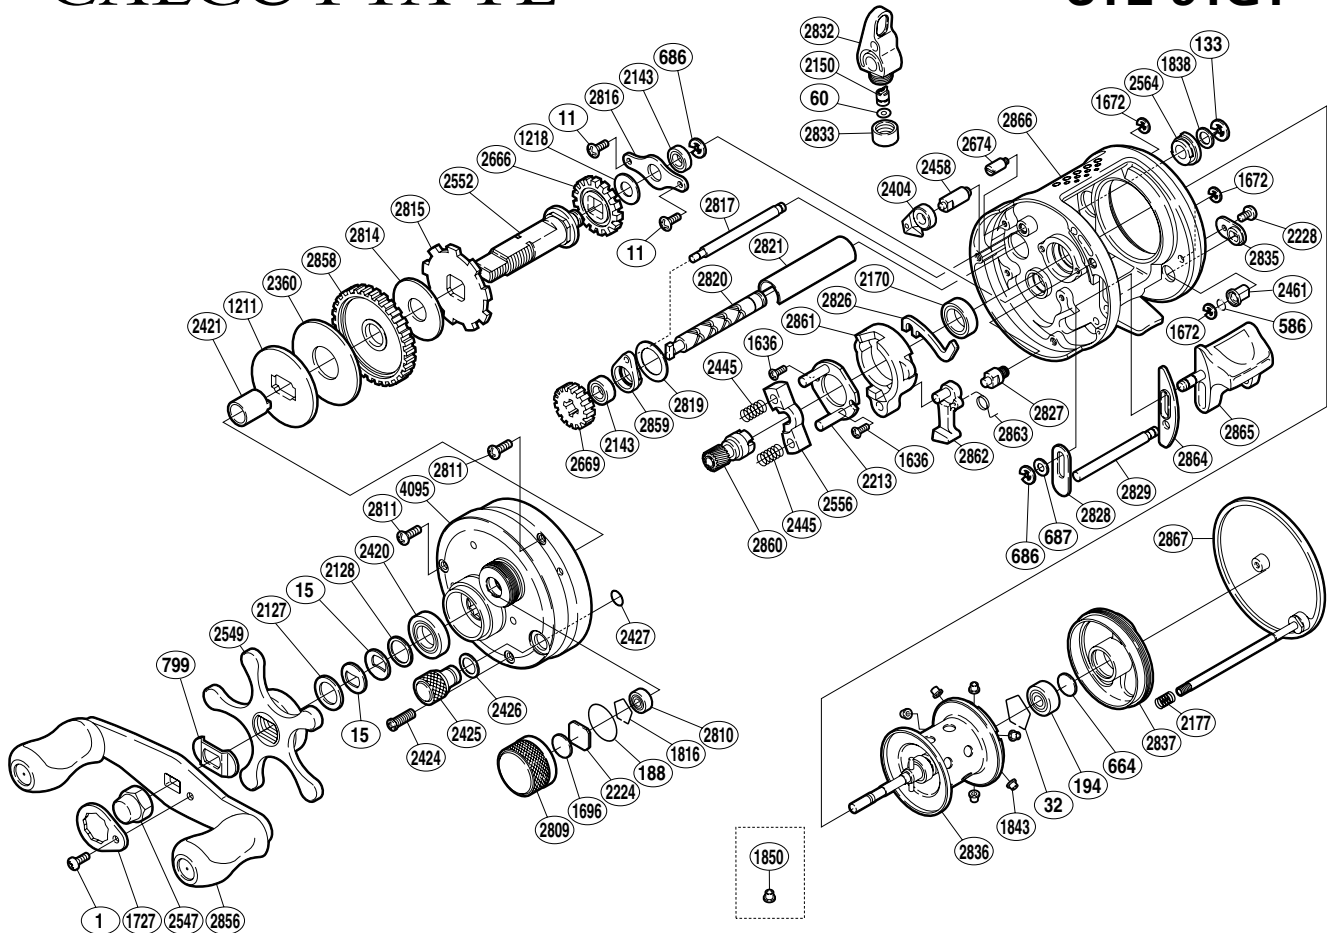

## CTE-51GT

Part No.	Description	Part No.	Description	Part No.	Description
BNT0001	Handle Nut Plate Screw	BNT2213	Clutch Cam Retainer	BNT2817	Level Wind Guide
BNT0011	Drive Shaft Retainer Screw	BNT2224	Spool Tension Spacer (A)	BNT2819	Worm Spacer
BNT0015	Drag Spring Washer	BNT2228	Damper Guide Screw	BNT2820	Worm Shaft
BNT0032	Bearing Retainer (B)	BNT2360	Drag Washer (C)	BNT2821	Level Wind Guard
BNT0060	Spacer	BNT2404	Anti-Reverse Pawl	BNT2826	Clutch Plate
BNT0133	Worm Shaft Retainer	BNT2420	Star Drag Bearing	BNT2827	Set Pin
BNT0188	"O" Ring	BNT2421	Roller Clutch Inner Tube	BNT2828	Clutch Bar Guide (A)
BNT0194	Ball Bearing	BNT2424	Left Side Plate Screw (long)	BNT2829	Clutch Bar Support
BNT0586	Bolt Retainer	BNT2425	Side Plate Open Nut	BNT2832	Line Guide
BNT0664	Spacer (B)	BNT2426	Open Nut Washer	BNT2833	Pawl Cap
BNT0686	"E" Lock	BNT2427	"O" Ring	BNT2835	Damper Guide
BNT0687	Spacer	BNT2445	Yoke Spring	BNT2836	Spool Assembly
BNT0799	Friction Washer	BNT2458	Anti-Reverse Pawl Pin	BNT2837	Brake Case
BNT1211	Key Washer	BNT2461	Damper (A)	BNT2856	Handle Assembly
BNT1218	Idle Gear (A) Spacer	BNT2547	Handle Nut	BNT2858	Drive Gear
BNT1636	Clutch Cam Screw	BNT2549	Star Drag	BNT2859	Worm Bushing (A)
BNT1672	"E" Lock	BNT2552	Drive Shaft	BNT2860	Pinion Gear (A)
BNT1696	Cast Control Spacer (B)	BNT2556	Yoke	BNT2861	Clutch Cam
BNT1727	Handle Nut Plate	BNT2564	Worm Bushing (B)	BNT2862	Clutch Pawl
BNT1816	Bearing Retainer (A)	BNT2666	Idle Gear (A)	BNT2864	Clutch Bar Guide (B)
BNT1838	Worm Shaft Washer (B)	BNT2669	Idle Gear (C)	BNT2865	Quick-Fire II Clutch Bar
BNT1843	Brake Collar (blue)	BNT2674	Pawl Stop	BNT2866	One-Piece Frame
BNT2127	Star Drag Spacer	BNT2809	Cast Control Cap	BNT2867	Right Side Plate
BNT2128	Bearing Washer	BNT2810	Ball Bearing	BNT2870	Clutch Pawl Spring
BNT2143	Ball Bearing	BNT2811	Left Side Plate Screw (short)	BNT4095	Left Side Plate
BNT2150	Line Guide Pawl	BNT2814	Drag Washer (A)		
BNT2170	Ball Bearing	BNT2815	Anti-Reverse Ratchet		
BNT2177	Right Side Plate Spring	BNT2816	Drive Shaft Retainer	BNT1850	Brake Collar (Yellow)